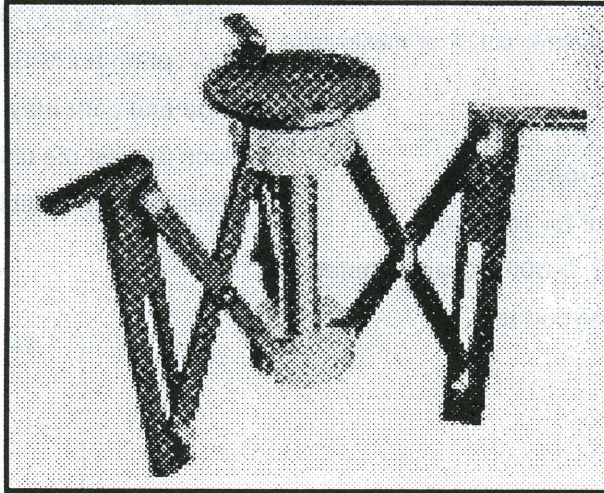

Three Jaw Expandable Chucks

Mounts and automatically centers the Circle Welder on nozzles with or without flanges.

✓ CWO-3661	8-16" (200-400 mm)	Net Wt. 36 lbs. (15 kg)
CWO-3662	10-24" (250-600 mm)	Net Wt. 51 lbs. (21 kg)
CWO-3663	24-42" (600-1050 mm)	Net Wt. 64 lbs. (28 kg)