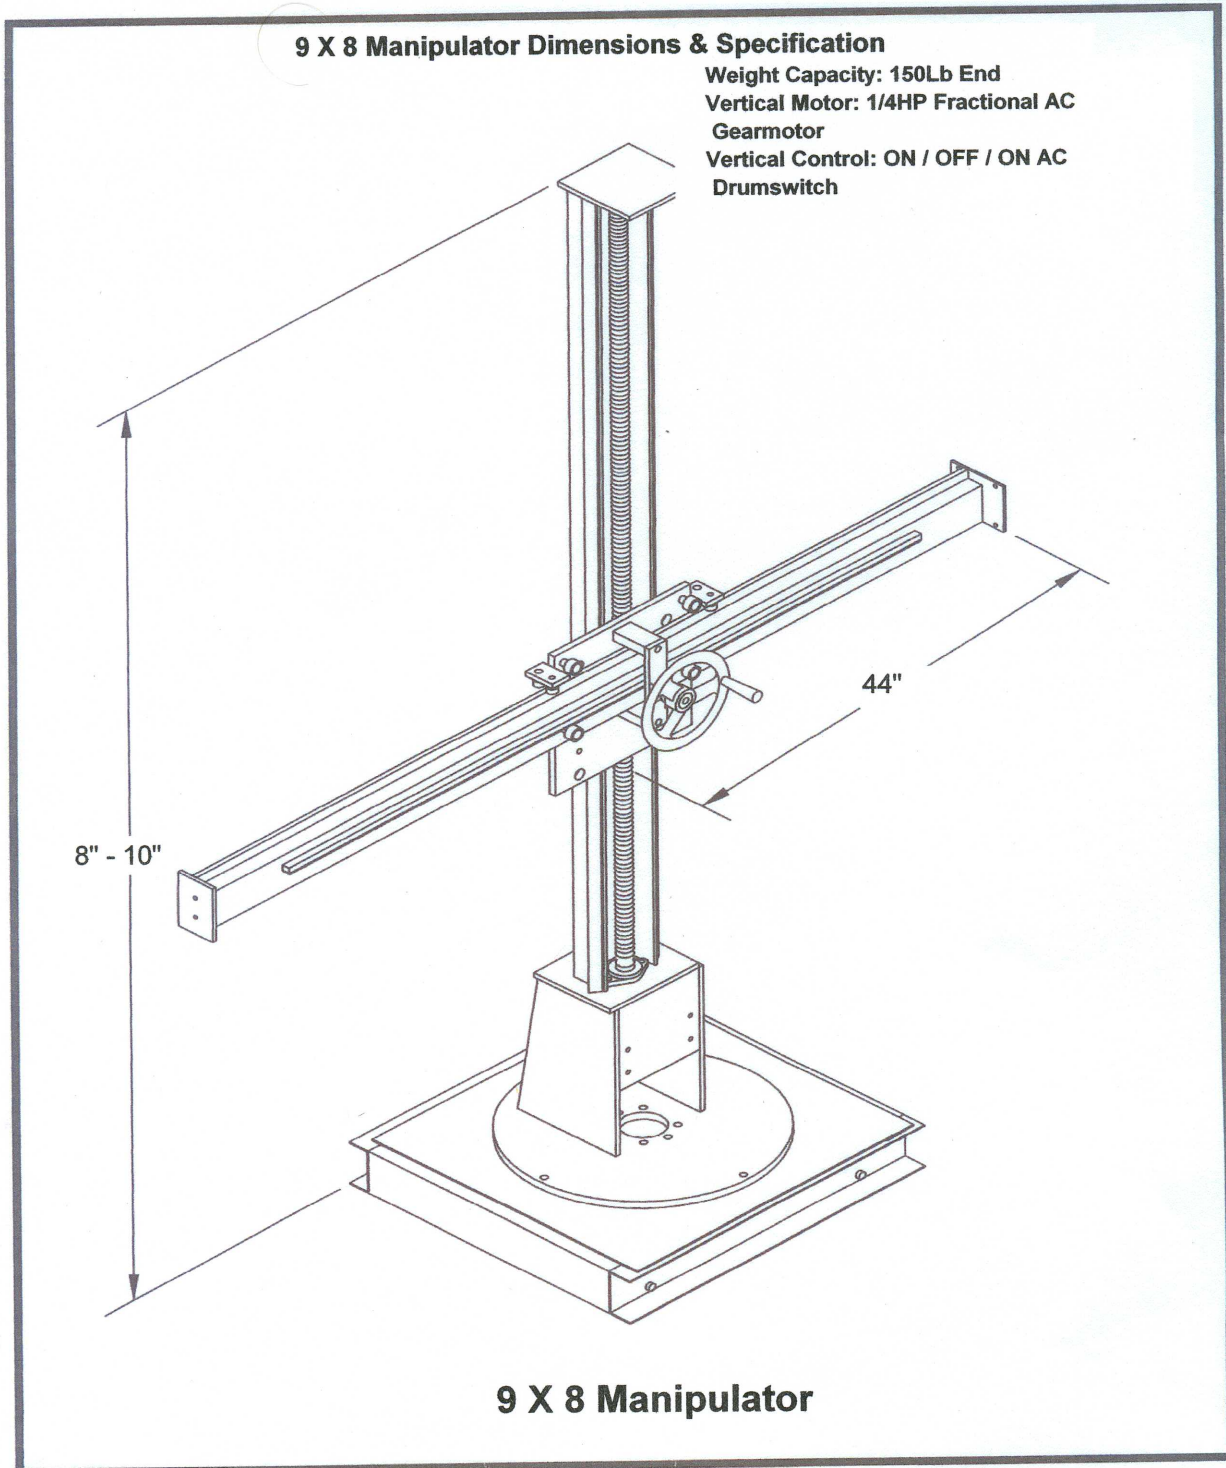

CWI 9 X 8 Manipulator

Shipping Weight: 1045 Lbs